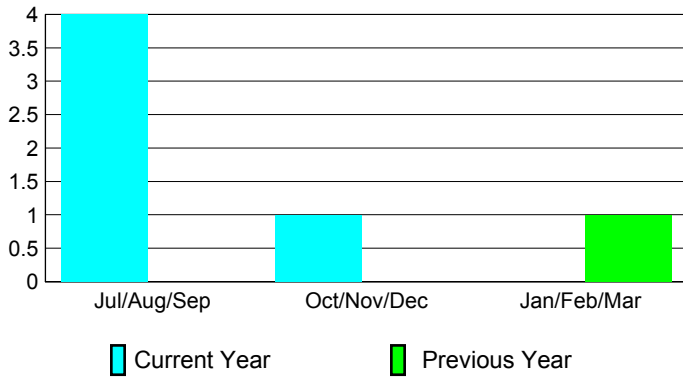

Clubs 2011-2012	
--------------------	--

Month	New Club Goal	Actual New Clubs	Actual Dropped Clubs	Gain/Loss of Clubs	Gain/Loss of Clubs
Jul/Aug/Sep		4	0	4	0
Oct/Nov/Dec		1	0	1	0
Jan/Feb/Mar					1
Totals		5	0	5	1

Club Results 2012-2013

Goal, New, Dropped, Gain/Loss

Comparison of Club Gain/Loss

Current Year Compared to the Previous Year

YTD Status Quo Clubs 2012-2013

Status Quo Clubs Compared to Status Quo Members

MEMBERSHIP