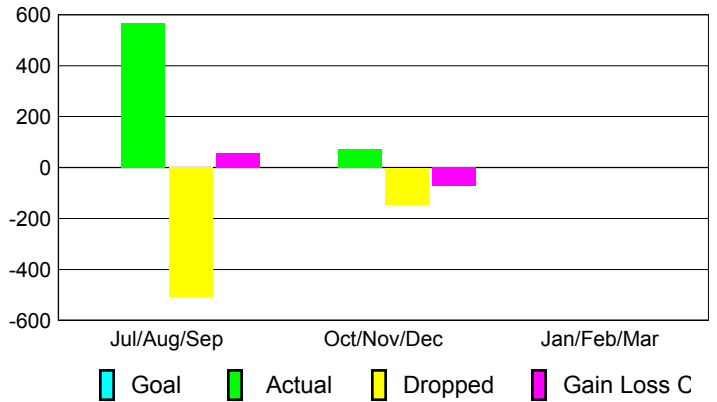

Membership Results 2012-2013

Goal, New, Dropped, Gain/Loss

Comparison of Membership Gain/Loss

Current Year Compared to the Previous Year