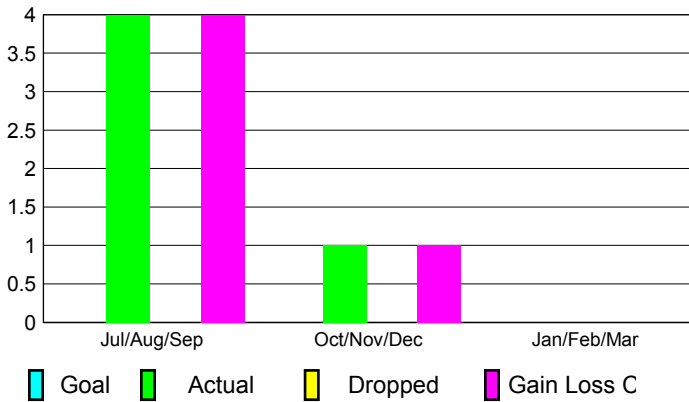

Clubs 2011-2012	
--------------------	--

Month	New Club Goal	Actual New Clubs	Actual Dropped Clubs	Gain/Loss of Clubs	Gain/Loss of Clubs
Jul/Aug/Sep		4	0	4	0
Oct/Nov/Dec		1	0	1	0
Jan/Feb/Mar					1
Totals		5	0	5	1

Club Results 2012-2013

Goal, New, Dropped, Gain/Loss

Comparison of Club Gain/Loss

Current Year Compared to the Previous Year

YTD Status Quo Clubs 2012-2013

Status Quo Clubs Compared to Status Quo Members

MEMBERSHIP