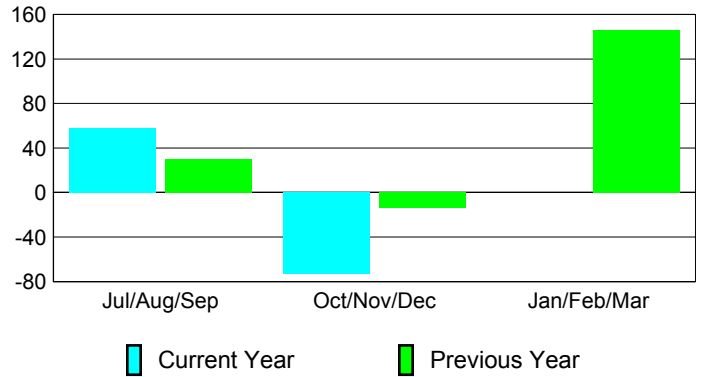

Club Results 2012-2013

Goal, New, Dropped, Gain/Loss

Comparison of Club Gain/Loss

Current Year Compared to the Previous Year

YTD Status Quo Clubs 2012-2013

Status Quo Clubs Compared to Status Quo Members

MEMBERSHIP

Membership Results 2012-2013				
---------------------------------	--	--	--	--

Membership 2011-2012	
-------------------------	--

Month	Net Memb Goal	Actual New Memb	Actual Dropped Memb	Gain/Loss of Memb	Gain/Loss of Memb
Jul/Aug/Sep		568	-510	58	30
Oct/Nov/Dec		72	-145	-73	-14
Jan/Feb/Mar					146
Totals		640	-655	-15	162

Membership Results 2012-2013

Goal, New, Dropped, Gain/Loss

Comparison of Membership Gain/Loss

Current Year Compared to the Previous Year

Gender Comparison 2012-2013

Jul/Aug/Sep

Oct/Nov/Dec

Jan/Feb/Mar